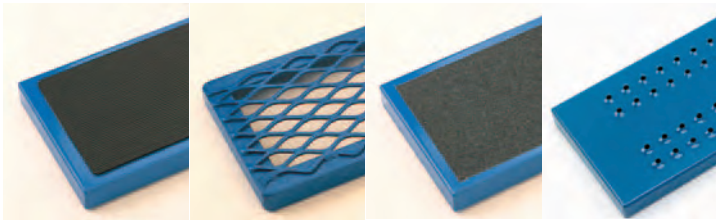

Steptek Quality Blue Range Choice of 610mm or 760mm tread width

Hand built with attention to detail, both in design and manufacture, to ensure total reliability and many years of arduous operation.

All steelwork blue epoxy finish.

Wheels: Front swivel and rear fixed castors with 100 mm dia. white nylon wheels. Roller bearings.

All models fitted with hand lock anchorage, when locked the front feet rest firmly on the floor; fitted with protective plastic floor pads.

Tread choices

Ribbed rubber (standard)

Expamet (option)

Anti-slip (option)

Punched (option)

Accessories

Hook-on wire basket (capacity 5kg)
L x W x D: 600 x 250 x 220 mm
Ref **S088** (Extra)

Hook-on tool tray (capacity 5kg)
L x W x D: 600 x 250 x 220 mm
Ref **S089** (Extra)

Retracting castors (fitted as standard)

Model S054

Tread width 610 mm. Platform W x D 610 x 457 mm

Number of treads inc platform	Average working height	Platform height mm	Overall H x W x D mm	Ribbed Rubber treads		Expamet treads		Anti-slip treads		Punched treads	
				Ref	wt. kg.	Ref	wt. kg.	Ref	wt. kg.	Ref	wt. kg.
4	2400 mm	915	1830 x 760 x 1085	S052	45	S061	45	S070	45	S079	43
5	2700 mm	1145	2060 x 760 x 1260	S053	50	S062	50	S071	50	S080	48
6	2900 mm	1370	2285 x 760 x 1435	S054	56	S063	56	S072	56	S081	53
7	3100 mm	1600	2515 x 760 x 1690	S055	65	S064	65	S073	65	S082	62
8	3400 mm	1830	2745 x 760 x 1865	S056	70	S065	70	S074	70	S083	67
9	3600 mm	2060	2975 x 760 x 2045	S057	76	S066	76	S075	76	S084	73
10	3800 mm	2285	3200 x 760 x 2225	S058	88	S067	88	S076	88	S085	84
11	4000 mm	2515	3430 x 760 x 2400	S059	96	S068	96	S077	96	S086	91
12	4300 mm	2745	3660 x 760 x 2580	S060	104	S069	104	S078	104	S087	99