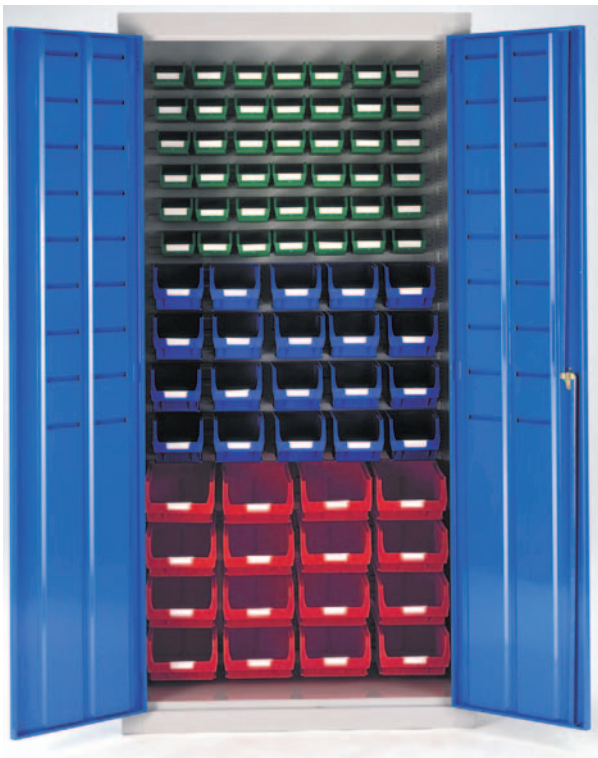

Bin Cabinets - Louvre support

78 bin unit
Cupboard with 42 x No 2 bins;
20 No 3 bins; 16 No 4 bins
Ref: **BCL78**

Robust, heavy duty steel cupboards with plastic bin combinations with louvre or shelf bin support systems

Heavy duty steel cupboard with full louvre back to accept plastic storage bins.
H x W x D: 2000 x 1000 x 500mm
Lockable doors (2 keys)
Finish: epoxy grey cabinet, blue doors

Empty cupboard to accept your own bins, or choice of units complete with bins

Empty unit
Cupboard with Louvre back (no bins)
Ref: **BCL01**

54 bin unit
Cupboard with 30 x No 3 bins; 24 No 4 bins
Ref: **BCL54**

60 bin unit
Cupboard with 60 x No 3 bins
Ref: **BCL60**

126 bin unit
Cupboard with 126 x No 2 bins
Ref: **BCL126**

Bin Cabinets - Shelf support

48 bin unit
Cupboard with 11 shelves and 48 No 4 bins
Ref: **BCS48**

Cupboard with steel adjustable shelves (12mm pitch) to accept your own bins, or choice of units complete with bins