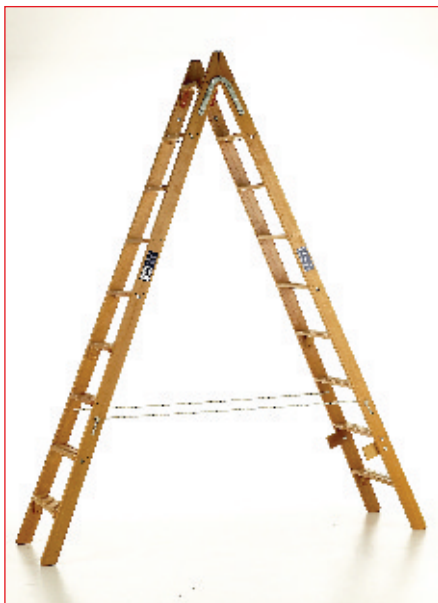

SPECIFICATIONS

Ladders

Stiles: 72 x 32mm Douglas Fir

Rung: Barrelled shaped American Ash

Fittings: Steel BZP rust proofed

Polyurethane exterior varnish finished

Kitemarked (where indicated) BS 1129 Class I Industrial

Swingback Step - HPS Range

Folding Platform Step

FOLDING PLATFORM STEP

- Robust self locking platform
- Screwed and glued back rails
- Lightweight version if required

ORDERING CODES	TREAD NUMBER	OVERALL LENGTH	VERTICAL HEIGHT TO PLATFORM	APPROX WEIGHT
FPS04	4	1.62m	0.91m	11.0Kg
FPS05	5	1.88m	1.14m	13.0Kg
FPS06	6	2.13m	1.37m	14.0Kg
FPS07	7	2.39m	1.63m	16.0Kg
FPS08	8	2.84m	1.84m	18.0Kg
FPS09	9	3.10m	2.06m	20.0Kg
FPS10	10	3.35m	2.34m	25.0Kg
FPS11	11	3.61m	2.56m	30.0kg
FPS12	12	3.86m	2.79m	33.0kg
FPS13	13	4.10m	3.02m	36.0kg
FPS14	14	4.37m	3.27m	40.0kg
FPS15	15	4.62m	3.50m	45.0kg

DOUBLE SIDED STEP FOLDING TRESTLE

Double Sided Step - DSFS Range

DOUBLE SIDED STEP

- Heavy duty locking hinge
- Manufactured in accordance with BS 1129 Class I Ind

ORDERING CODES	NUMBER TREADS	OVERALL LENGTH	APPROX WEIGHT
DSFS03	3	0.84m	10.0kg
DSFS04	4	1.09m	11.0kg
DSFS05	5	1.35m	13.0kg
DSFS06	6	1.60m	14.0kg
DSFS07	7	1.85m	16.0kg
DSFS08	8	2.11m	18.0kg
DSFS09	9	2.36m	22.0kg
DSFS10	10	2.61m	25.0kg
DSFS11	11	2.87m	29.0kg
DSFS12	12	3.12m	33.0kg