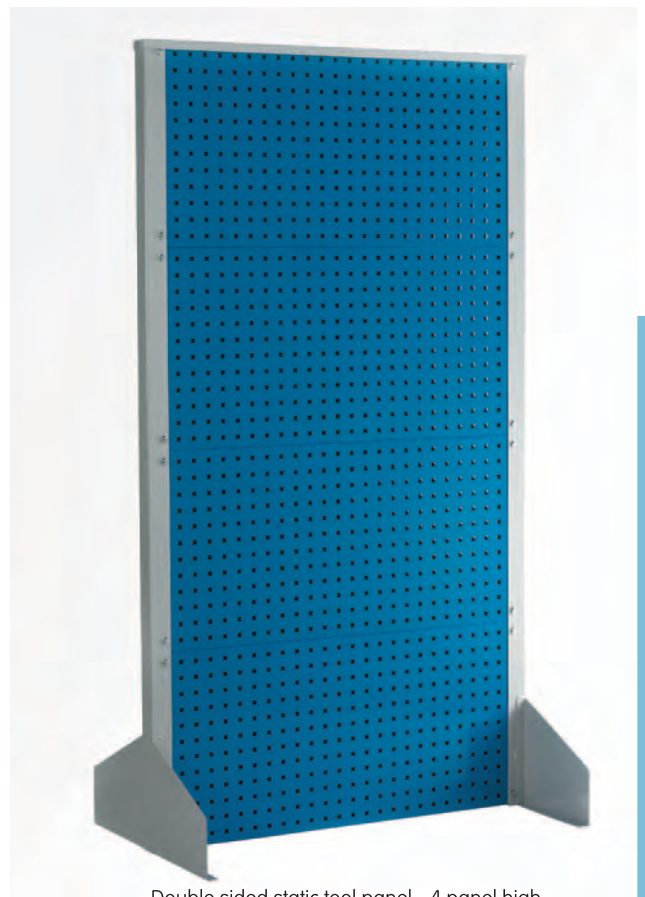

Double sided static tool panel - 4 panel high
Ref: **LPT-10**