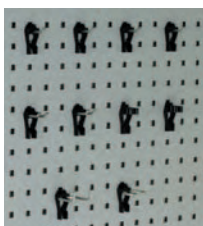

### Tool panel trolleys

'A' frame double sided tool panel trolleys with integral sheet steel deck storage area  
 Fully welded steel frame construction with bolt-on tool panels  
 Tubular push/pull handle  
 Available in 2 heights (2 or 3 panels)  
 Overall heights: 1220mm and 1600mm  
 Base L x W: 1000 x 600mm  
 Deck height: 205mm  
 Wheels: 2 swivel braked and 2 fixed 125mm castors with blue resilex wheels and roller bearings.  
 Finish: Grey epoxy trolley (BS00A05) with Blue panels (BS18E53)  
 Capacity 200kg

Double sided tool panel trolley - 2 panel high  
 Ref: **LPT-02**

Double sided tool panel trolley - 3 panel high  
 Ref: **LPT-03**

### Static Tool panel

Double sided static tool panel, manufactured from 18 and 20swg sheet steel  
 Welded frame construction with bolt-in tool panels  
 This unit requires to be fixed to floor for full stability - holes provided (fixings not supplied)  
 Overall H x W x D: 1840 x 1000 x 610mm  
 Finish: Grey epoxy trolley (BS00A05) with Blue panels (BS18E53)